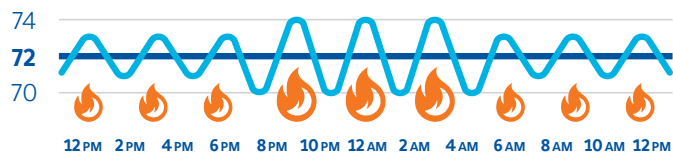

The colder it is outside, the more heat your home loses, creating additional demand on your heating system. Depending on the time of day, and the type of furnace you have, your home can experience drastic temperature fluctuations. Understanding the differences between furnace types will help you make the right choice to stay in your comfort zone.

— Ideal 72°
Thermostat
Setting

— Temperature
Fluctuations

Modulating gas furnaces

The YORK® Affinity™ modulating gas furnace has been designed to maintain your ideal temperature by modulating heating levels from 50% to 100% of capacity to match the precise degree of heating required. Comfort is dramatically increased as the furnace continuously adjusts its level of operation to offset the rate at which heat leaves your home.