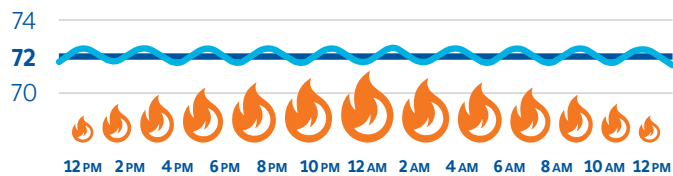

The colder it is outside, the more heat your home loses, creating additional demand on your heating system. Depending on the time of day, and the type of furnace you have, your home can experience drastic temperature fluctuations. Understanding the differences between furnace types will help you make the right choice to stay in your comfort zone.