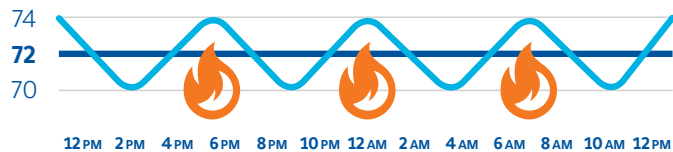

Single-stage gas furnaces

Traditional, single-stage gas furnaces operate much like a light bulb – either on or off. The output is always at the same rate, making the furnace cycle more often than a two-stage or modulating system to meet your comfort requirements.